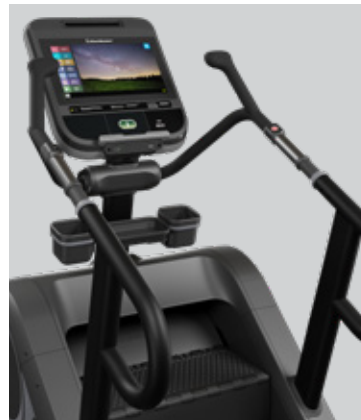

THE ALL NEW 2022 STAIRMASTER 8Gx

Introducing the all-new StairMaster 8Gx! This powerhouse product provides a superior combination of cardio and strength training with features like a deeper, wider step surface, durable, rust-free polypropylene construction, ergonomic handrails to support multiple climbing positions and an all-new drive train that delivers smooth, quiet performance. Its combination of quality and innovation delivers a workout that's quite literally a step up compared to everything else in the gym.

DEVICE CONNECTIVITY

OpenHub LCD and 15" Embedded consoles connect directly with Apple Watch and Samsung Galaxy Watch for real-time data sharing between the equipment and watch using NFC technology to allow a simple tap to pair connection.

PRODUCT DESIGN FEATURES

Available with a variety of OpenHub console options, step-up assist for easy mount or dismount, and a redesigned handrail system that supports multiple climbing positions and includes integrated speed and stop controls for a better user experience. Additionally, the service panel removes with 4 fasteners, allowing for easy access to drive train and electronics.

8Gx

BASE FEATURES

STEP SURFACE	10in (25 cm) Deep x 22in (56cm) Width
STEP HEIGHT	8in (20cm)
STEP RATE	25 Levels ranging from 24-190 steps per minute
STEP UP HEIGHT	9in (23cm)
RECOMMENDED CEILING HEIGHT	10' (305cm)
HEART RATE MEASUREMENT SYSTEM	Telemetry and contact HR (Bluetooth with embedded display)
CONTROLS	New handrail design features integrated speed and elevation controls, stop button and contact heart rate grips
DISPLAY	Choose from LCD, 10" or 15" OpenHub display options
ACCESSORIES	Multiple bottle and accessory holders, LCD and 10" displays pre-wired for 8 Series PVS entertainment, 800/900MHz receivers, and tablet holder
MAX USER WEIGHT	400lb (181kg)
DRIVE SYSTEM	Generator
ELECTRICAL REQUIREMENTS	12 V/5 Amp power supply
ADDITIONAL FEATURES	Landmark Challenge