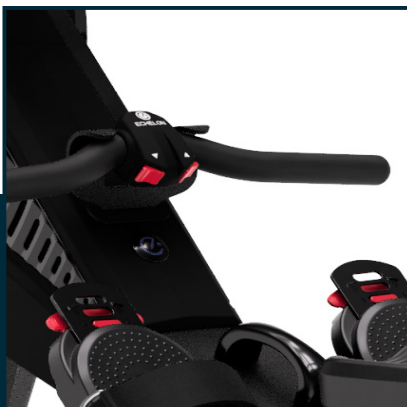

Dozens of Virtual Rowing Experiences to Tour the World

Dual-Rail Frame for a Stable Smooth Glide for Years

22" HD Touch Screen Display

32 Levels of Resistance for all Fitness Levels

Built-In Speakers & Bluetooth[®] Audio

Silent Magnetic Resistance with Toggle Thumb Controls on the Handlebar

- Easily Hear the Class Instructor and Music
- Quick, Easy Resistance Adjustment for Following Class Instruction

Easy In/Out Foot Straps for Cross-Training Workouts

JOIN THE FITNESS COMMUNITY

Row Live with the Echelon Community and Inspire Each Other to Climb the Leaderboard.

Resistance Toggle on Handlebar

Easy In/Out Footstraps for Cross-Training

22" HD Touch Screen & Thousands of Classes

THE ROW-7s IS PERFECT FOR...

Hotels & Resorts
 Multi-Family Residential Developments
 Corporate Gyms
 Golf, Athletic, & Country Clubs

SPECIFICATIONS

MODEL #	ECH-ROW-7S
POWER	110V AC Includes Power Switch on Front Frame
INTERNET CONNECTION	WiFi / Ethernet (Port at Front of Frame)
TOUCH SCREEN	22" HD Touch Screen with 180° Pivot Adjustment
RESISTANCE	32 Levels with Adjustment Toggle Control on Handlebar
AUDIO FEATURES	Built-In Speakers Bluetooth® Audio
ADJUSTABILITY	Foot Platform Adjusts to Foot Size
WATER BOTTLE HOLDERS	2
PRODUCT DIMENSIONS	
IN USE	85" L x 24" W (216 cm L x 61 cm W) / Seat Height: 18" (46 cm)
FOLDED	48" L x 24" W x 69" H (122 cm L x 61 cm W x 175 cm H)
UNIT WEIGHT	108 lbs (49 kg)
MAX USER WEIGHT	350 lbs (159 kg)
WARRANTY	2 Years Parts / 2 Years Labor Commercial or Home Use