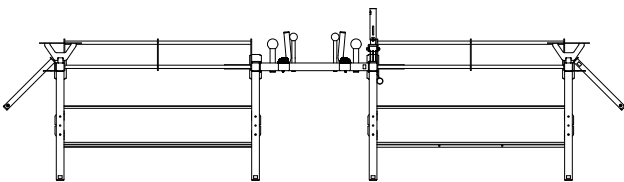

4 X 16 FOOT WALL MOUNTED STORAGE SYSTEM

Model number	XRSSWM-4-16-X1
Footprint (L x W x H)	198.8" x 47.8" x 107.1" (505 cm x 121 cm x 272 cm)
Minimum Required Live Area (For TRX Training)	26.6' x 7.8' (8.1 m x 2.4 m)
Warranty	10 year frame and welds/1 year parts and finish

TOP VIEW

Note: Accessories shown are not included; XRSS Storage Systems are required to be bolted to a concrete sub-floor.