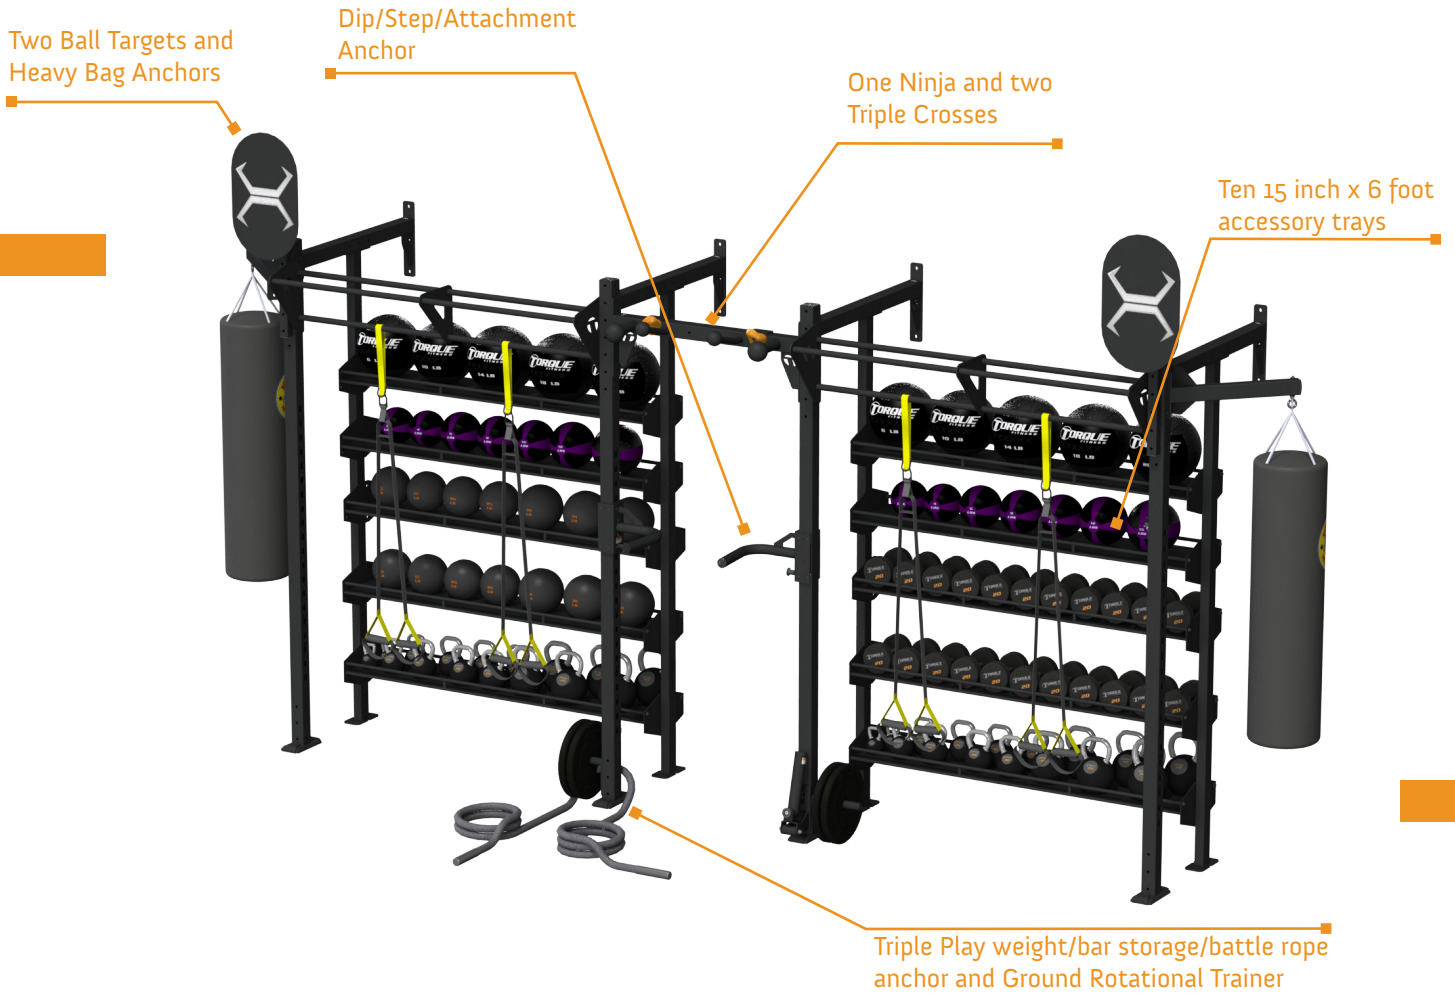

4 X 16 FOOT WALL MOUNTED STORAGE SYSTEM

Model number	XRSSWM-4-16-X1
Footprint (L x W x H)	198.8" x 47.8" x 107.1" (505 cm x 121 cm x 272 cm)
Minimum Required Live Area (For TRX Training)	26.6' x 7.8' (8.1 m x 2.4 m)
Warranty	10 year frame and welds/1 year parts and finish

TOP VIEW

Note: Accessories shown are not included; XRSS Storage Systems are required to be bolted to a concrete sub-floor.