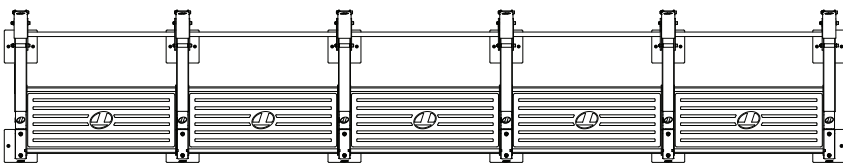

Model number	XCSW-5M
Footprint	36.7" x 234.2" (93 cm x 594 cm)
Height	Frame 95.8" (243 cm)
Minimum Required Live Area	11' x 23.5' (3.37 m x 7.16 m)
Warranty	10 year frame and welds/1 year parts/90 days misc.

### TOP VIEW