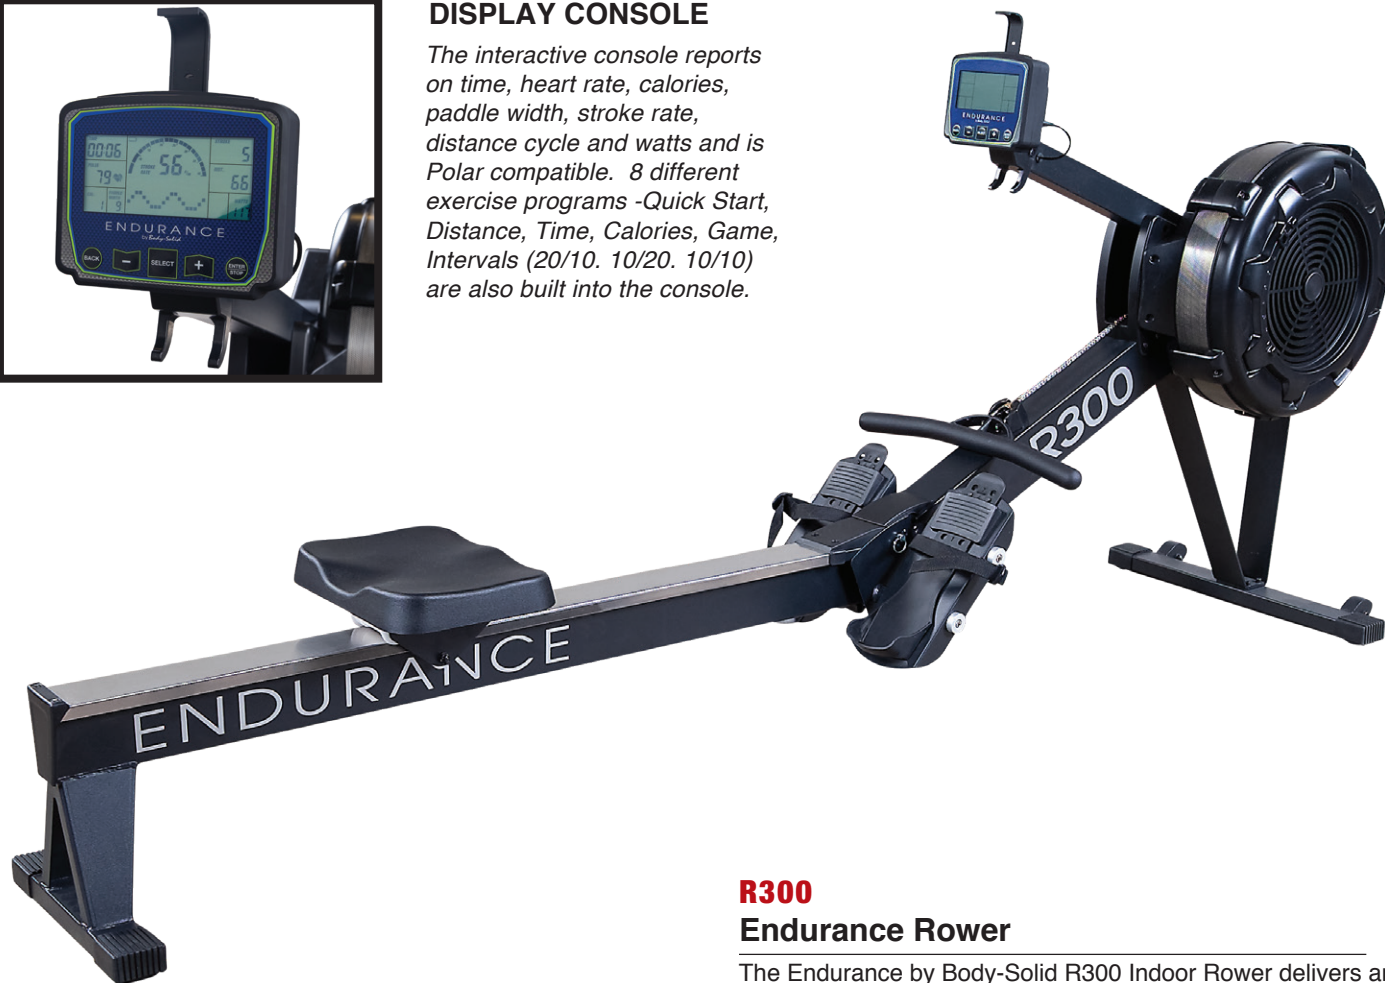

R300

Endurance Rower

ENDURANCE

by Body-Solid

DISPLAY CONSOLE

The interactive console reports on time, heart rate, calories, paddle width, stroke rate, distance cycle and watts and is Polar compatible. 8 different exercise programs -Quick Start, Distance, Time, Calories, Game, Intervals (20/10. 10/20. 10/10) are also built into the console.

R300 Endurance Rower

The Endurance by Body-Solid R300 Indoor Rower delivers an effective low-impact cardio and total body workout. Not only does the rowing movement provide users with high-intensity calorie-burning cardio but works quadriceps, hamstrings, abdominals, obliques, lats, biceps, triceps, hip flexors and more.

User-controlled air resistance puts users in full control for a balanced and coordinated workout. The R300 is a self-generating machine eliminating power requirements for peak energy efficiency in home or commercial settings. A precision-engineered flywheel design minimizes noise. Nickel-plated chain offers unmatched durability in even the most intense environments.

Special Features

- Movement works quadriceps, hamstrings, abdominals, obliques, lats, biceps, triceps, hip flexors and more
- User-controlled air resistance wheel responds to your level of intensity
- Self-generating machine eliminates power requirements
- Flywheel design minimizes noise
- Easily separates into multiple pieces for easy storage
- Convenient cell phone holder for entertainment and tracking
- Ergonomic handle and adjustable footrests for safe and comfortable workouts
- Nickel plated chain offers unmatched durability