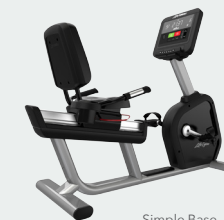

A COMFORTABLE RIDE

Seat includes a back rest and lumbar support, as well as a wrap-around adjustment lever that makes it easy to find the most comfortable seat position. Integrated resistance controls on side handles makes in-workout adjustments easy (Deluxe base only).

CONSOLE OPTIONS:

INTEGRITY C CONSOLE
(Simple base only.)

INTEGRITY X CONSOLE

DISCOVER ST CONSOLE

Console choices include simple, get-on-and-go functionality to more engaging options. Each offers wireless connectivity and insights through LFconnect.com.