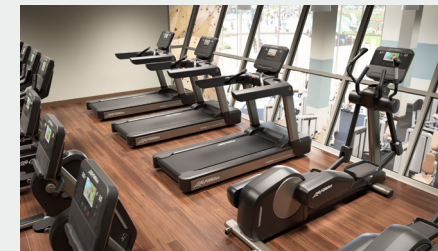

SERVICEABILITY

The Integrity Series has been designed to offer easy access for maintenance and servicing to keep your equipment lasting longer and reduce downtime.

THE INTEGRITY SERIES

Rooted in more than 20 years of reliability and innovation. Continuous innovation and improvement ensures that this workhorse cardio line remains a trusted fixture in facilities around the world.

CONSOLE OPTIONS:

Console choices include simple, get-on-and-go functionality to more engaging options. Each offers wireless connectivity and insights through LFconnect.com.