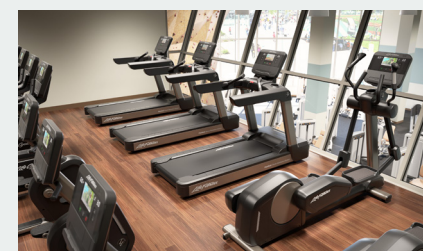

THE INTEGRITY SERIES

Rooted in more than 20 years of reliability and innovation. Continuous innovation and improvement ensures that this workhorse cardio line remains a trusted fixture in facilities around the world.

CONSOLE OPTIONS:

The Integrity Series includes three console choices

Console choices include simple, get-on-and-go functionality to more engaging options. Each offers wireless connectivity and insights through LFconnect.com.