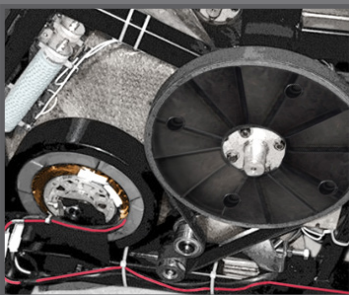

## 7500 SUSPENSION ELLIPTICAL

*BRI-SE7500-S*

Work the entire body with our stunning 7500 Suspension Elliptical.

With oversized footplates, low step-on height and a 23" natural stride, this machine delivers a smooth and comfortable workout.

Large, bright and easy to read display

23" natural stride for a smooth workout

Oversized footplates with low step-on height