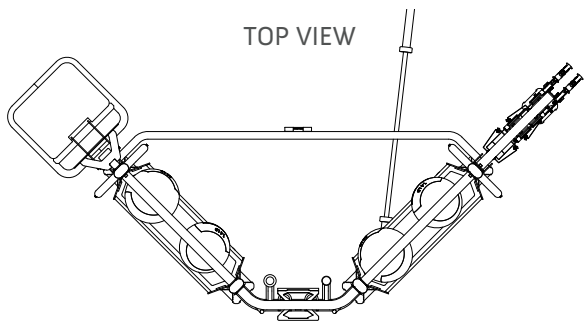

EDGE X2 PACKAGE

Model number	XLE-X2
Footprint	54.1" x 115.8" (137 cm x 294 cm)
Height	98.5" (250 cm) 129.0" with Optional Ball Targets
Minimum Recommended Live Area	12.0' x 16.0' Corner (3.7 m x 4.9 m Corner)
Warranty	10 year frame and welds/1 year parts/90 days misc.

Note: Accessories shown are not included; X-Lab is required to be bolted to a concrete sub-floor