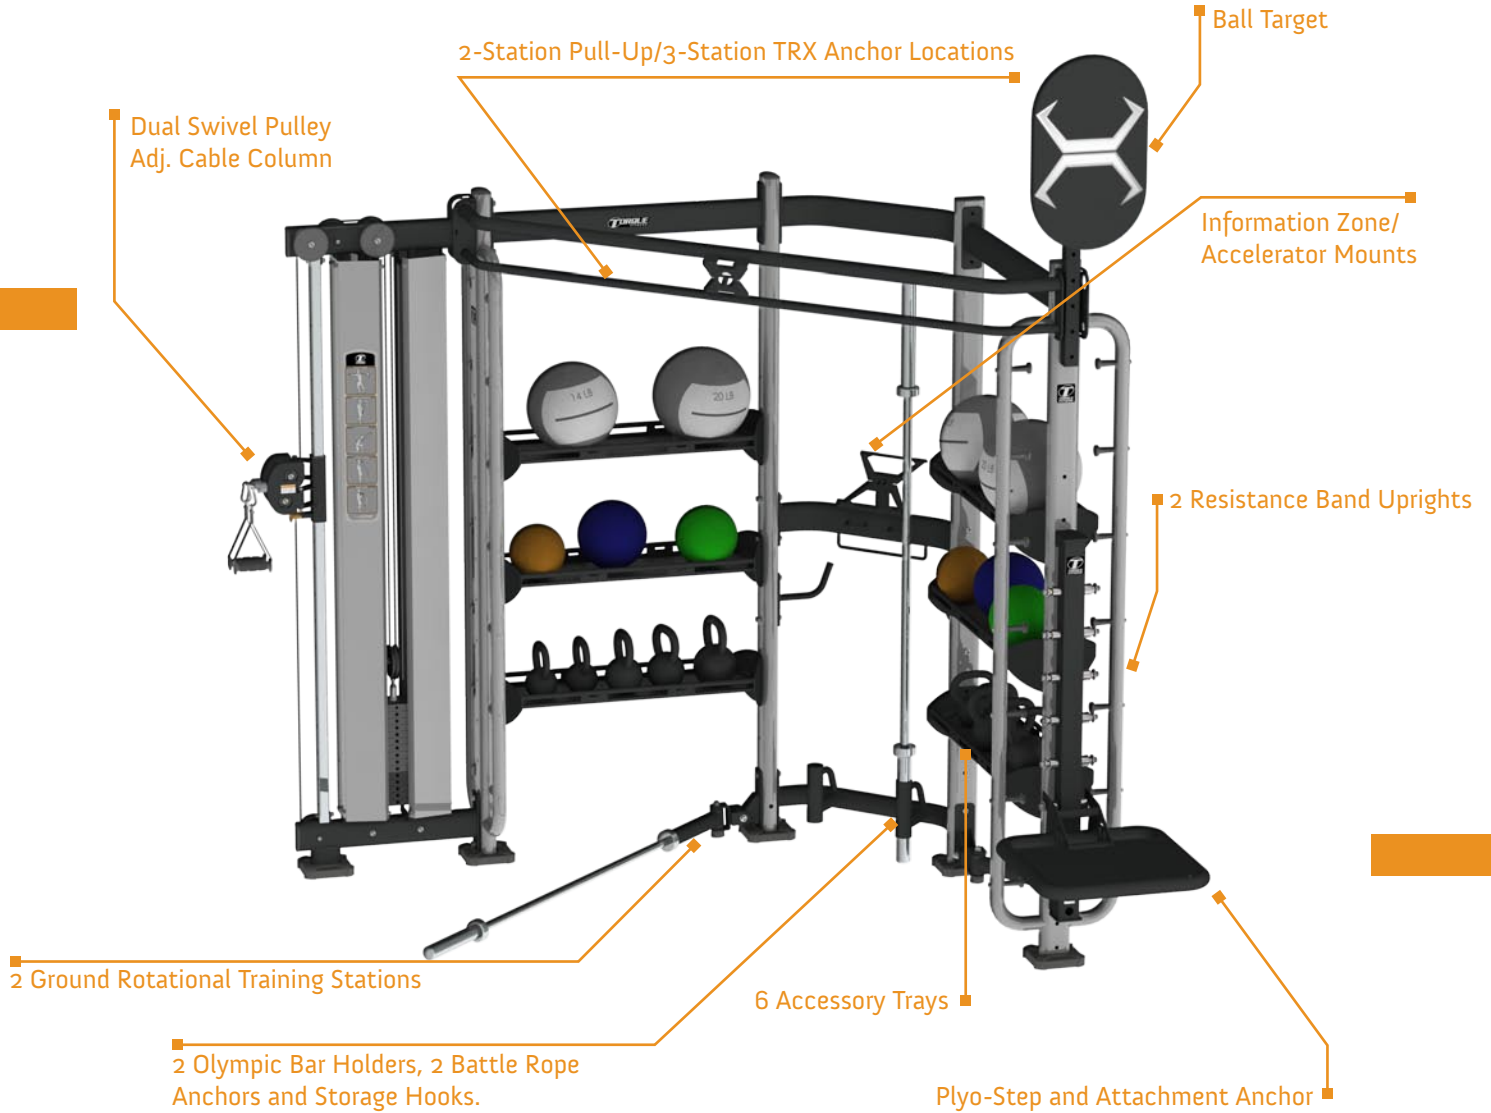

EDGE X2 PACKAGE

Model number	XLE-X2
Footprint	54.1" x 115.8" (137 cm x 294 cm)
Height	98.5" (250 cm) 129.0" with Optional Ball Targets
Minimum Recommended Live Area	12.0' x 16.0' Corner (3.7 m x 4.9 m Corner)
Warranty	10 year frame and welds/1 year parts/90 days misc.

Note: Accessories shown are not included; X-Lab is required to be bolted to a concrete sub-floor