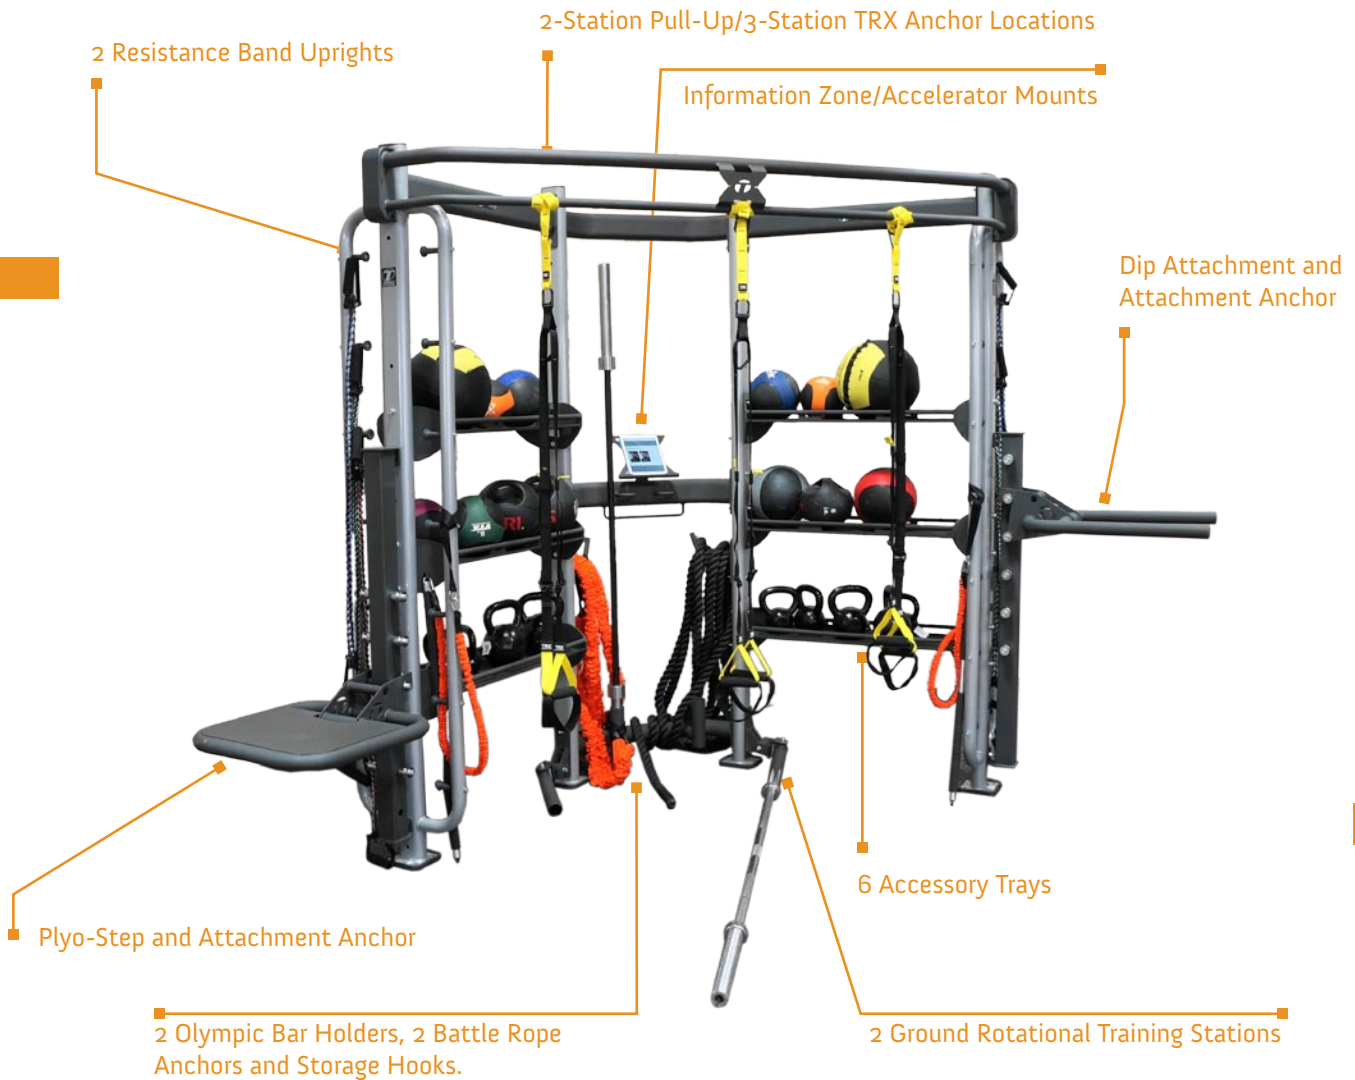

# EDGE X1 PACKAGE

Model number	XLE-X1
Footprint	42.9" x 99.4" (109 cm x 252 cm)
Height	98.5" (250 cm) 129.0" with Optional Ball Targets
Minimum Recommended Live Area	10.5' x 10.5' Corner (3.2 m x 3.2 m Corner)
Warranty	10 year frame and welds/1 year parts/90 days misc.

Note: Accessories shown are not included; X-Lab is required to be bolted to a concrete sub-floor