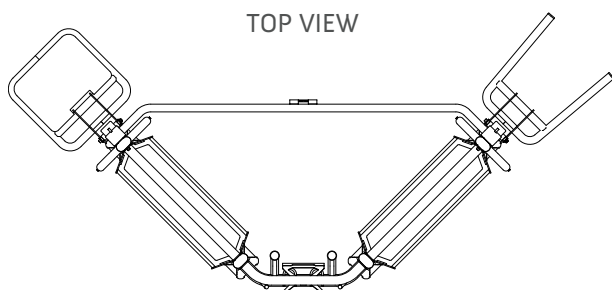

# EDGE X1 PACKAGE

Model number	XLE-X1
Footprint	42.9" x 99.4" (109 cm x 252 cm)
Height	98.5" (250 cm) 129.0" with Optional Ball Targets
Minimum Recommended Live Area	10.5' x 10.5' Corner (3.2 m x 3.2 m Corner)
Warranty	10 year frame and welds/1 year parts/90 days misc.

Note: Accessories shown are not included; X-Lab is required to be bolted to a concrete sub-floor