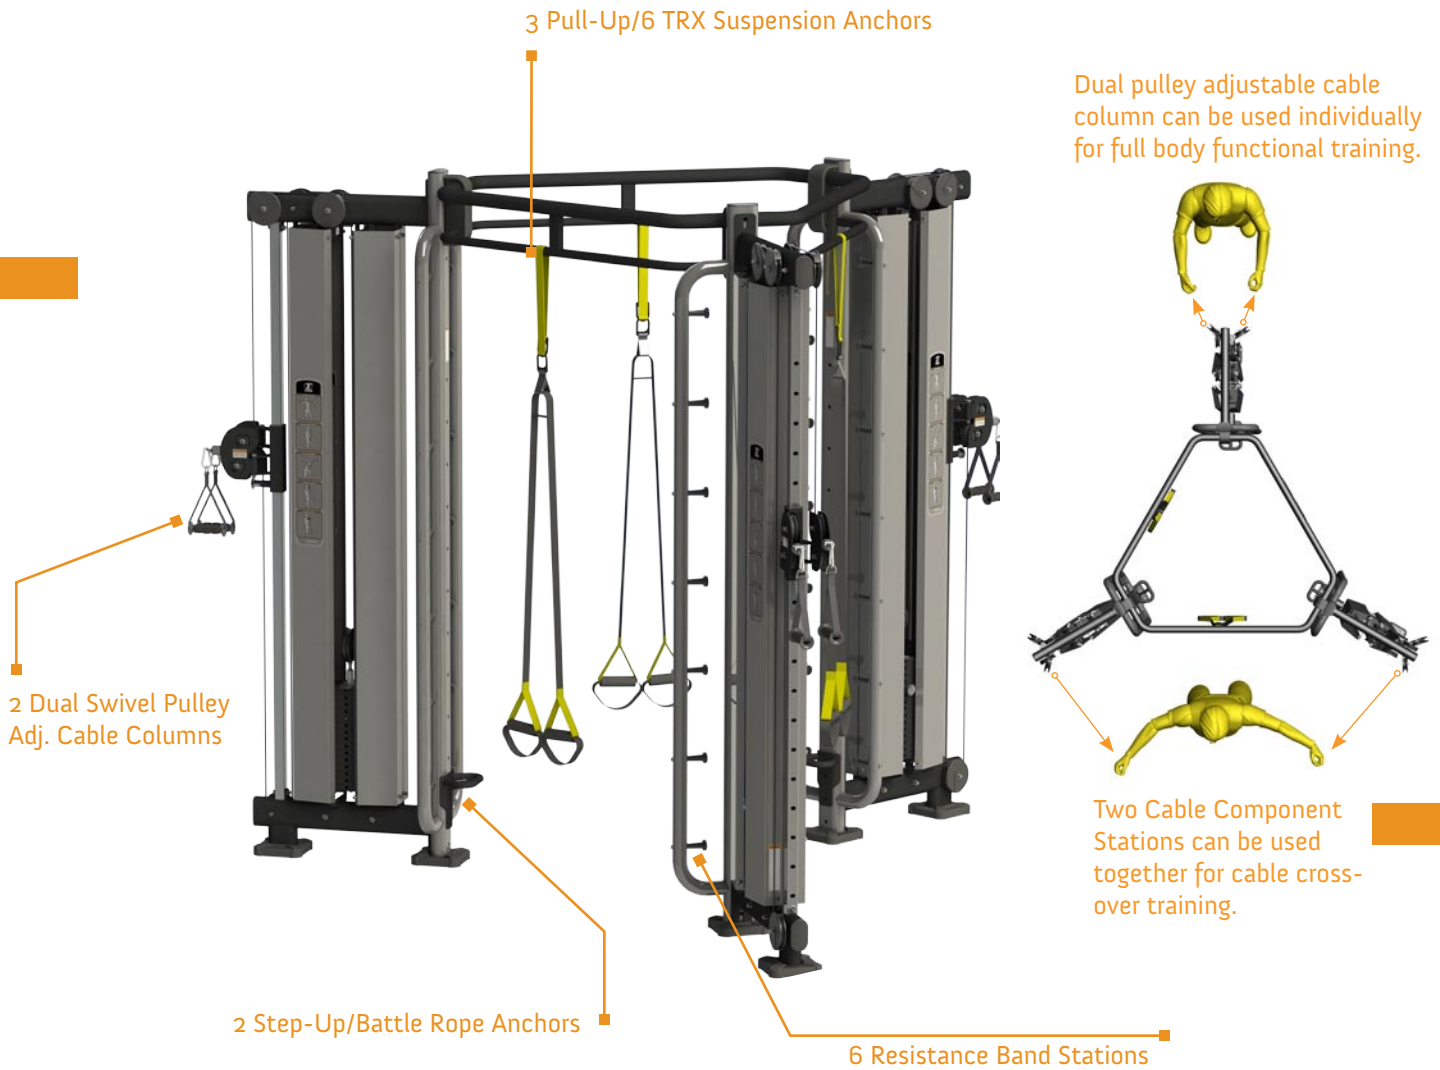

# CLASSROOM 1 X1 PACKAGE

Model number	XLC1-X1
Footprint	106.6" x 93.0" (271 cm x 236 cm)
Height	Frame 98.5" (250 cm)
Minimum Required Live Area	17.4' x 15.0' (5.3 m x 4.6 m)
Warranty	10 year frame and welds/1 year parts/90 days misc.

TOP VIEW

Note: Accessories shown are not included; X-Lab is required to be bolted to a concrete sub-floor