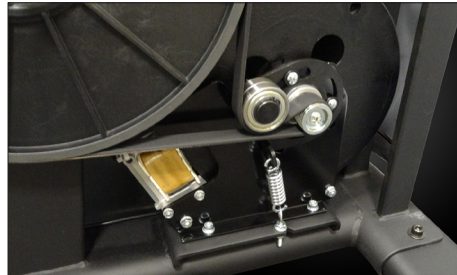

CARDIO EQUIPMENT

new
For 2016

GREEN
Series™

7000 UPRIGHT BIKE CIR-UB7000E-G1

- 16" Embedded touchscreen with TV, WiFi, Bluetooth® connectivity and Virtual Connect™ scenic video programs
- Integrated Apple® & Android™ compatibility
- CSAFE Power port with USB charging station
- Ergonomic, over-sized pedals with adjustable straps
- Easy-pull, 13-level adjustable seat height
- Triathlon-style handlebars
- Contact and telemetric heart-rate sensors, and 20+ programs
- Zinc-dipped anti-corrosion coating for superior rust protection
- **Full commercial use**

Intuitive, easy-to-use touchscreen console with Virtual Connect™ scenic videos

Maintenance-free drive system

Easily adjust seat height while on bike

Overall Weight	Width	Length	Height
135 lbs.	27"	41"	56"

FEATURES AND SPECIFICATIONS

Frame: Zinc-dipped and powder-coated steel frame
Power: 110V, 15 amp NEMA 5-15 for touch screen
Certification: CE and generator UL
Color: Matte-black
Resistance Range: 25 levels
Flywheel: 22 lbs.
User Weight: 500 lbs.
Heart Rate Monitoring: Contact and telemetric heart-rate sensors
Transport Wheels: Easy-to-move with front-mounted dual wheels
Display: Time, distance, heart-rate, watts, RPM, levels, METs, calories, exercise summary report

Programs: Interactive Virtual Connect™ workouts featuring 10 stunning sceneries including beach and coastal scenery, mountains, canyons, boardwalks, rainforests, tropical, gardens, wetlands, lakes and more.
Display Type: 16" HD touchscreen with built-in TV, WiFi, Bluetooth® connectivity, Apple® and Android™ compatible, CSAFE Power port and USB charging station
Seating: Easy-pull, 13-level adjustments with an over-sized ergonomic seat
Warranty: 10 years frame, 3 years parts, 2 years wearable items and 1 year labor*