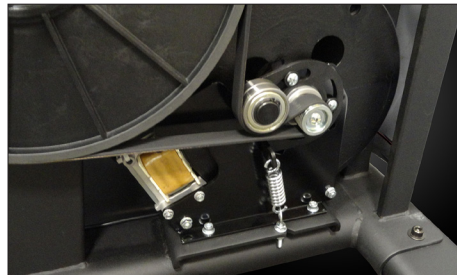

## 7000 UPRIGHT BIKE CIR-UB7000-G1

- Cordless self-powered
- 16" LED console display with reading rack/tablet holder and Bluetooth® connectivity
- CSAFE Power port and USB charging station
- Ergonomic, over-sized pedals with adjustable straps
- Easy-pull, 13-level adjustable seat height
- Triathlon-style handlebars
- Contact and telemetric heart-rate sensors, and 20+ programs
- Zinc-dipped anti-corrosion coating for superior rust protection
- **Optional:** 16" Embedded touchscreen with TV, WiFi, Bluetooth® connectivity and Virtual Connect™ scenic video programs
- **Full commercial use**

Self Powered Technology

*Intuitive, easy-to-use 16" LED console*

*Maintenance-free drive system*

*Easily adjust seat height while on bike*

Overall Weight	Width	Length	Height
135 lbs.	27"	41"	56"

### FEATURES AND SPECIFICATIONS

**Frame:** Zinc-dipped and powder-coated steel frame  
**Power:** Self-powered  
**Certification:** CE and generator UL  
**Color:** Matte-black  
**Resistance Range:** 25 levels  
**Flywheel:** 22 lbs.  
**User Weight:** 500 lbs.  
**Heart Rate Monitoring:** Contact and telemetric heart-rate sensors  
**Transport Wheels:** Easy-to-move with front-mounted dual wheels

**Display:** Time, distance, heart-rate, watts, RPM, levels, METs, calories, exercise summary report  
**Programs:** Target, rolling, valley, fat burn, ramp, strength, interval, random, fitness test, 4 HRC  
**Display Type:** 16" LED Console with Bluetooth® connectivity, CSAFE Power port and USB charging station  
**Seating:** Easy-pull, 13-level adjustments with an over-sized ergonomic seat  
**Warranty:** 10 years frame, 3 years parts, 2 years wearable items and 1 year labor\*